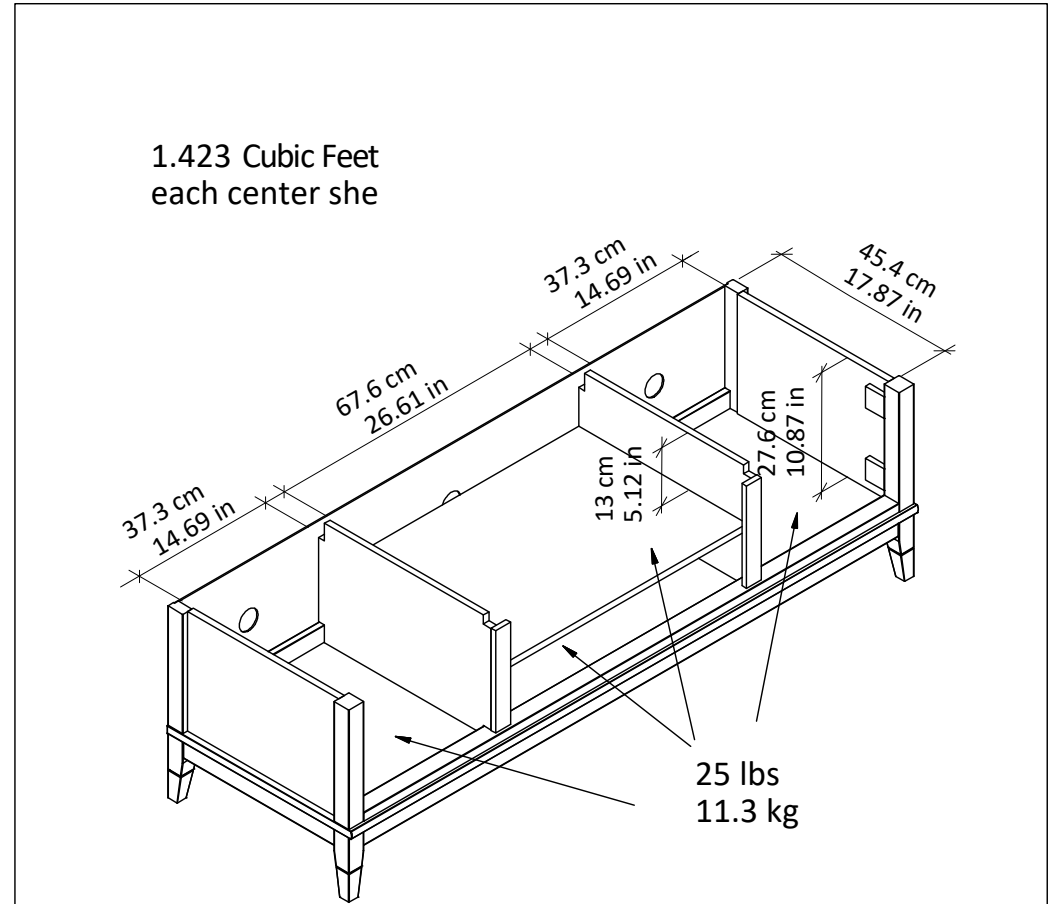

1879408COM / 1879013COM / 1879872COM - COSMO TV STAND

Finish: Graphite / White / Black

Overall Product Size:

Wood Breakdown: 96%
Total storage: 6.14 Cubic Feet

59.61in (W) x 19.69in (D) x 18.23in (H)
151.40cm (W) x 50.00cm (D) x 46.30cm (H)

1.649 Cubic Feet
each side storage

Maximum Weight Capacities
Unit Weight: 99.00lbs (45.00kg)