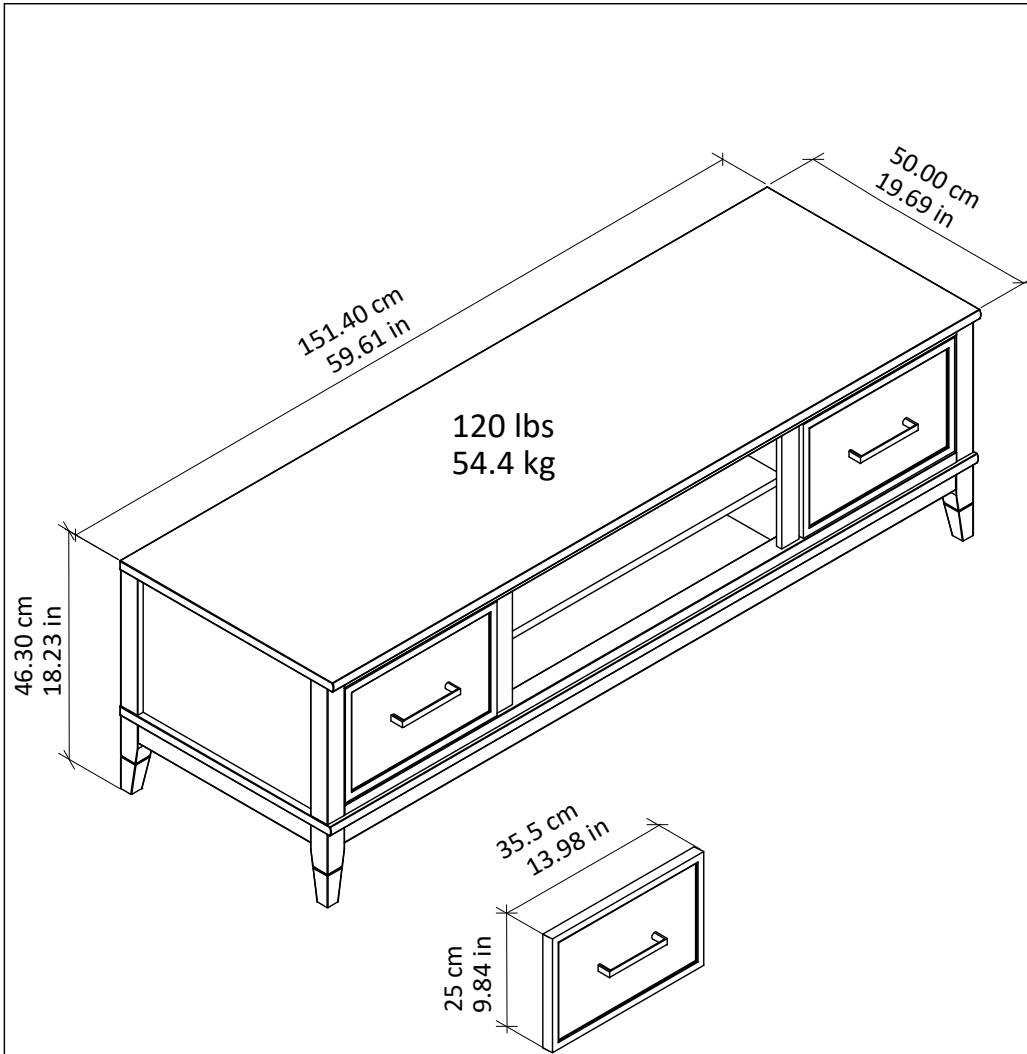

1879408COM / 1879013COM / 1879872COM - COSMO TV STAND

Finish: Graphite / White / Black

Overall Product Size:

Wood Breakdown: 96%
Total storage: 6.14 Cubic Feet

59.61in (W) x 19.69in (D) x 18.23in (H)
151.40cm (W) x 50.00cm (D) x 46.30cm (H)

1.649 Cubic Feet
each side storage

Maximum Weight Capacities
Unit Weight: 99.00lbs (45.00kg)